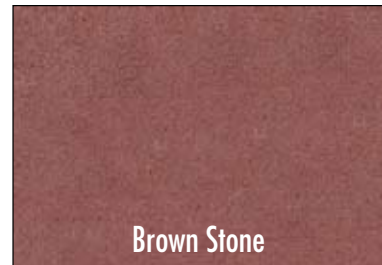

# GemTone Stain

*Penetrating translucent color treatment for interior concrete floors*

Mocha

Light Roast

Espresso

Desert Sand

Amber

Bronze

Georgia Clay

Brown Stone

Rose Quartz

Red Rock

Painted Desert

Copper Patina

Emerald

Serpentine

Blue Stone

Caribbean Blue

Ocean Blue

Amethyst

Concrete Gray

Welsh Slate

Black

PROSOCO  
SINCE 1939